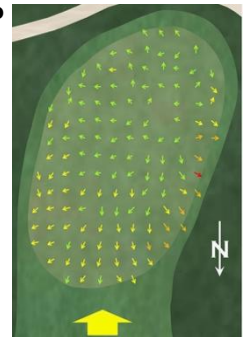

Shannon Lake Neighbourhood Association Community Update - May '23

SLNA EXECUTIVE

Contact: slna.org@outlook.com

Pancake Breakfast & Neighbourhood Clean-up

On April 22nd, the SLNA, in partnership with the Westbank Lions, sponsored a pancake breakfast and neighbourhood clean-up. Thank you to residents for your participation and making our community shine! Special thanks to our sponsors - Save On Foods, Wstside Apparel and Sherwin-Williams.

NEW WEBSITE

Our SLNA, with assistance from neighbourhood volunteers, has launched its new website. Updates, links, blogs, and contact info can be found on the website.

Check it out – www.shannonlake.org.

2023 SHANNON LAKE PRIORITIES

The results of a SLNA [survey](#) has assisted in establishing our neighbourhood's priorities:

- Improvements to Shannon Lake Road
- Roundabout at Tallus Ridge Drive & SLR
- Controlled crosswalks on SLR
- Greater traffic enforcement on SLR

Treat yourself to **Dinner with Live Music**

June 10th, 6:30pm @ SLGC Courses Restaurant

Entrees: Prime Rib or Chicken Cordon Bleu

Live Music by: Room To Dance

Silent Auction & Door Prizes

Tickets: $45/person

Contact: slna.org@outlook.com for tickets

Are you a golfer?

Never miss a
putt again!

Greens Book: $25

On sale in the
SLGC Pro Shop

Become a member - Join the SLNA today!

Shannon Lake Neighbourhood Association

Membership: $10/year

(Payable to: SLNA)

www.shannonlake.org/contact

The SLNA is a city recognized volunteer organization. Join the SLNA and keep in the know about current events, issues, and initiatives in our neighbourhood. The strength of our membership allows your SLNA to make a difference. Donations are warmly welcomed as well.